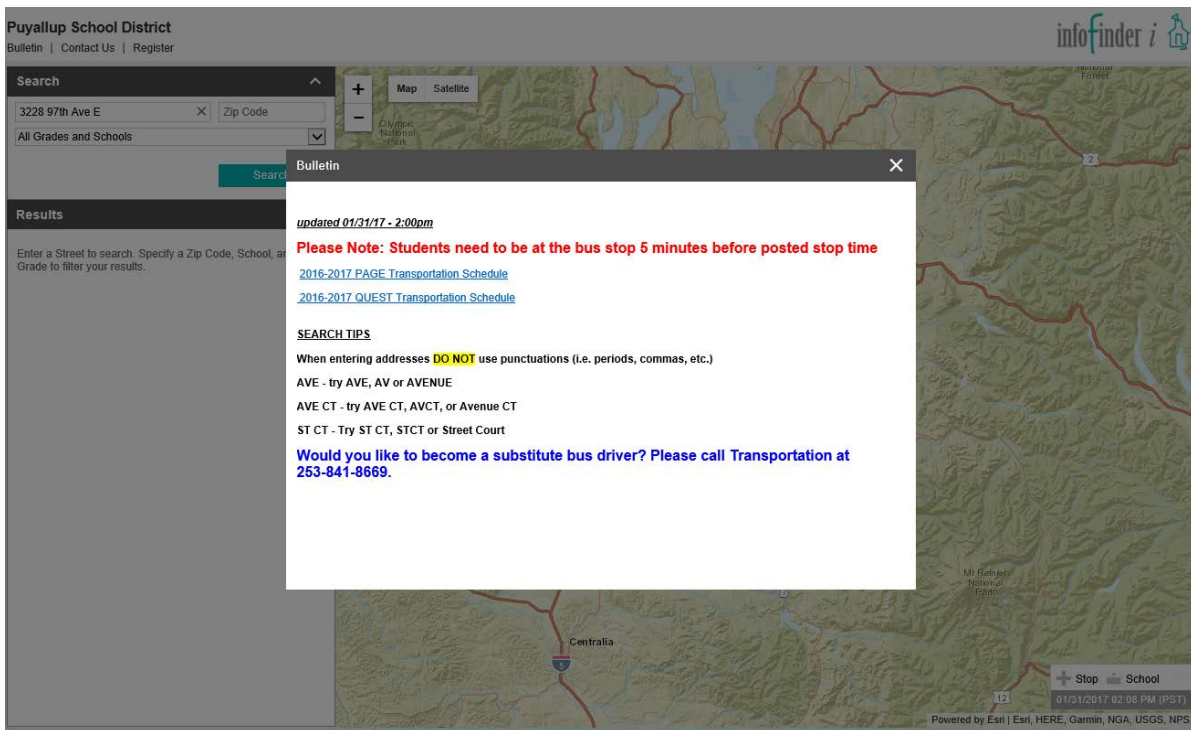

Accessing Bus Stop Information Online via Infofinder i

1. To access bus stop information for the Puyallup School District, simply open your web browser and navigate to: <http://www.infofinderi.com/ifi/?cid=PSD2PH9DQFZB>

Accessing Bus Stop Information Online via Infofinder i

- To search for an address, enter the address in the first field, enter the zip code for the address in the next field, and then select the **Search** button.