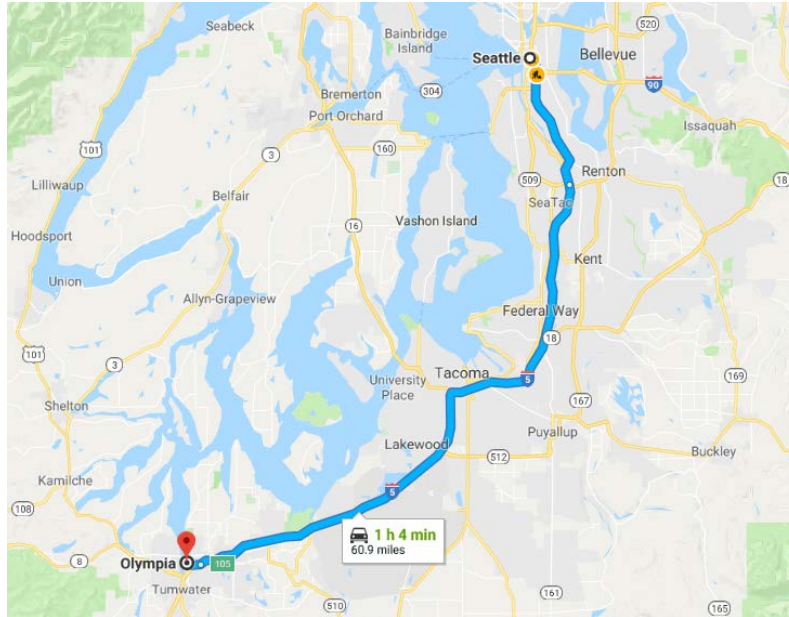

Driving Directions to Puyallup School District EdTec

1501 39th Avenue SW, Puyallup, WA 98373

Phone: 253-841-8789

From the North (Seattle)

From I-5 South towards Portland / Tacoma

Merge onto I-405 N via Exit 154A on the left toward Renton

Merge onto WA-167 S via Exit 2 toward Auburn/Kent

Merge onto WA-512 W exit toward WA-161 S / Puyallup / Olympia

Take the exit toward WA-161 S / S Hill / Eatonville

Turn right onto 31st Ave SW

Turn left onto 9th St. SW / 94th Ave Ct E

Turn right onto 39th Ave SW (39th Ave SW becomes 112th St E)

Turn right onto 17th St SW

Turn right at bus entrance, continue straight to EdTec parking lot

From the South (Olympia)

From I-5 North towards Tacoma / Seattle

Turn right onto 39th Ave SW (39th Ave SW becomes 112th St E)

Turn right onto 17th St SW

Turn right at bus entrance

Continue straight to EdTec parking lot